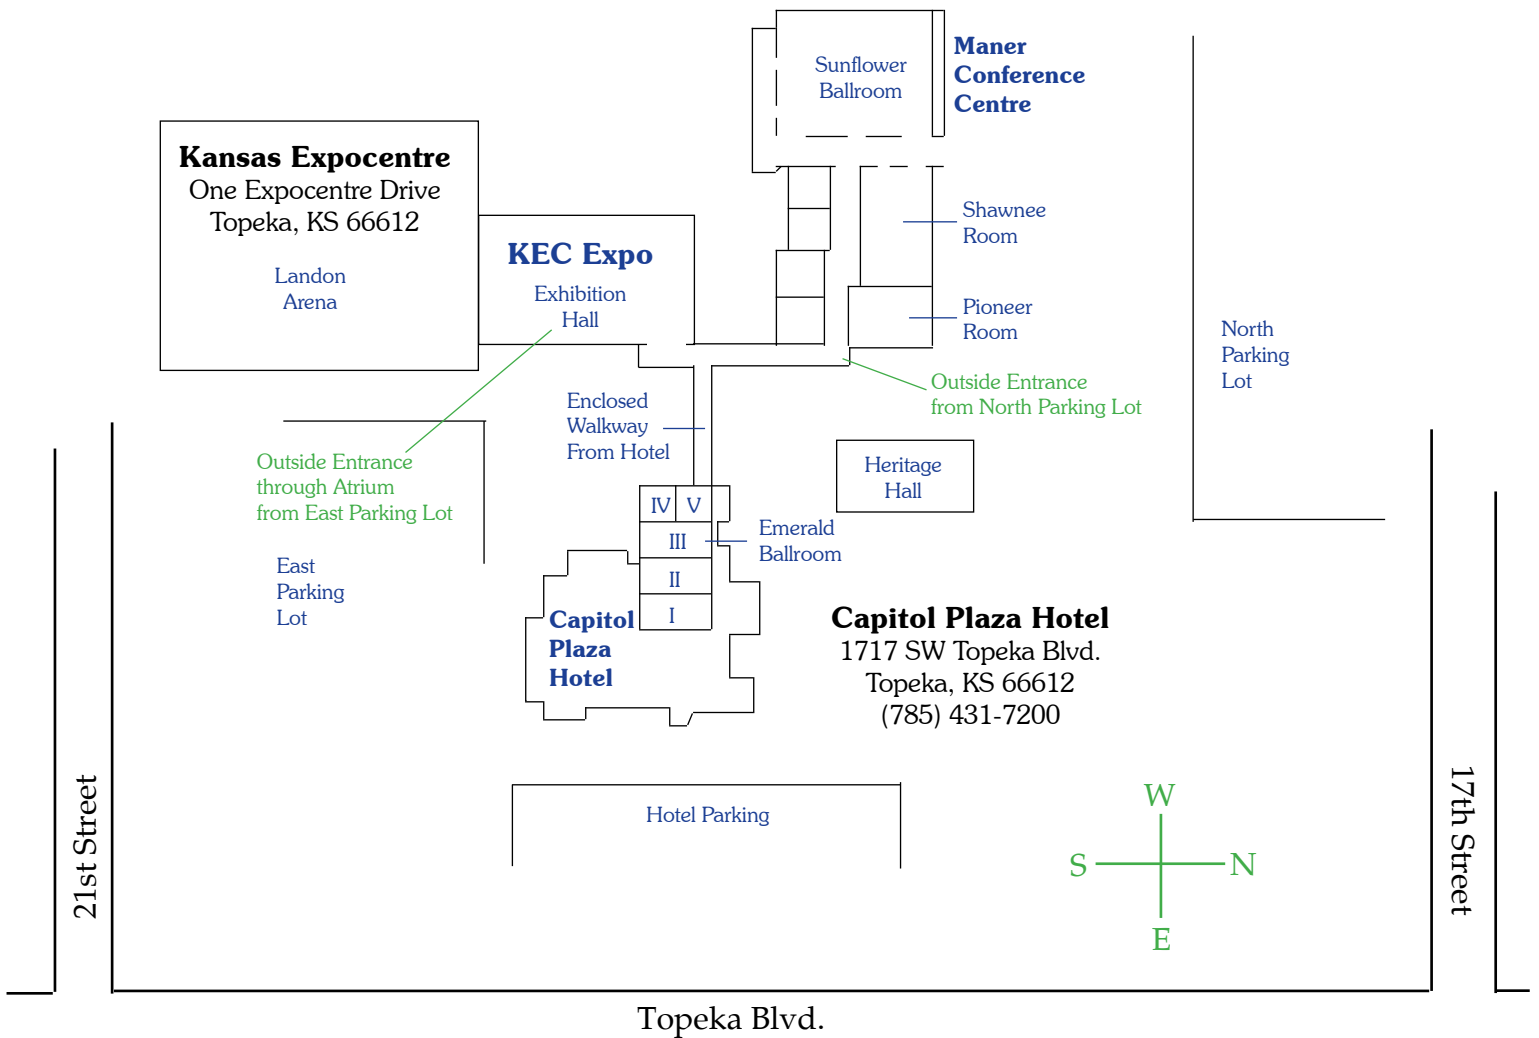

KEC ANNUAL MEETING & EXPO MAP

The KEC Expo will be held in Exhibition Hall which is part of the Kansas Expocentre/Landon Arena Complex.

Exhibition Hall is located in the northeast corner of Landon Arena and is accessible through the enclosed hotel walkway shown above, or by the designated outside entrances. I would recommend using the North Parking Lot Entrance. There are large garage doors on the backside of Exhibition Hall that can be used if necessary.

Exhibition Hall will open at 6:00 a.m. on Monday, January 23, for booth setup. Please plan to have your booth setup by 9:00 a.m.

Booth teardown will be from 5:00 p.m. til 6:00 p.m. We must vacate Exhibition Hall by 6:00 p.m.