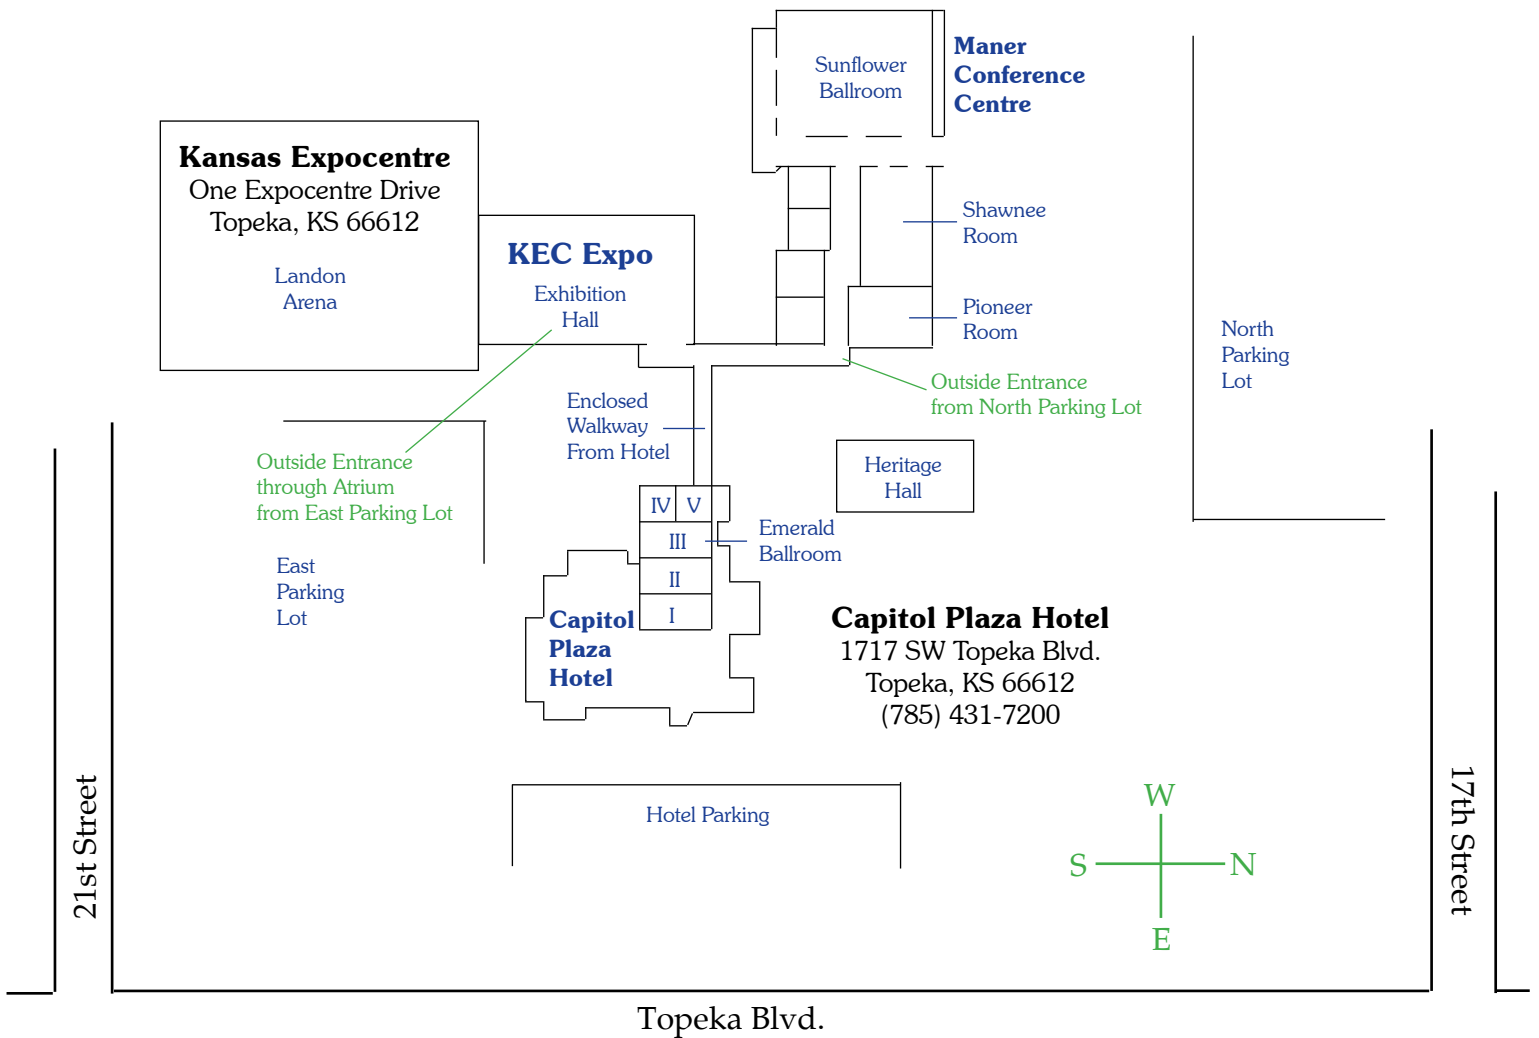

# KEC ANNUAL MEETING & EXPO MAP

The KEC Expo will be held in Exhibition Hall which is part of the Kansas Expocentre/Landon Arena Complex.

Exhibition Hall is located in the northeast corner of Landon Arena and is accessible through the enclosed hotel walkway shown above, or by the designated outside entrances. I would recommend using the North Parking Lot Entrance. There are large garage doors on the backside of Exhibition Hall that can be used if necessary.

Exhibition Hall will open at 6:00 a.m. on Monday, January 25, for booth setup. Please plan to have your booth setup by 9:00 a.m.

Booth teardown will be from 5:00 p.m. til 6:00 p.m. We must vacate Exhibition Hall by 6:00 p.m.